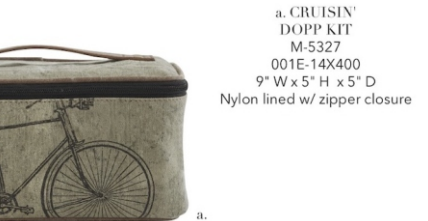

b. DOPP KIT
M-5326
001E-14X4000
9" W x 5" H x 5" D
Nylon lined
Zipper closure

a. CRUISIN'
DOPP KIT
M-5327
001E-14X400
9" W x 5" H x 5" D
Nylon lined w/ zipper closure

MRP : 650/-
MOQ (50 PCS.)-Rs.468/-+GST 18%
MOQ (100 PCS)- Rs.413/-+GST 18%